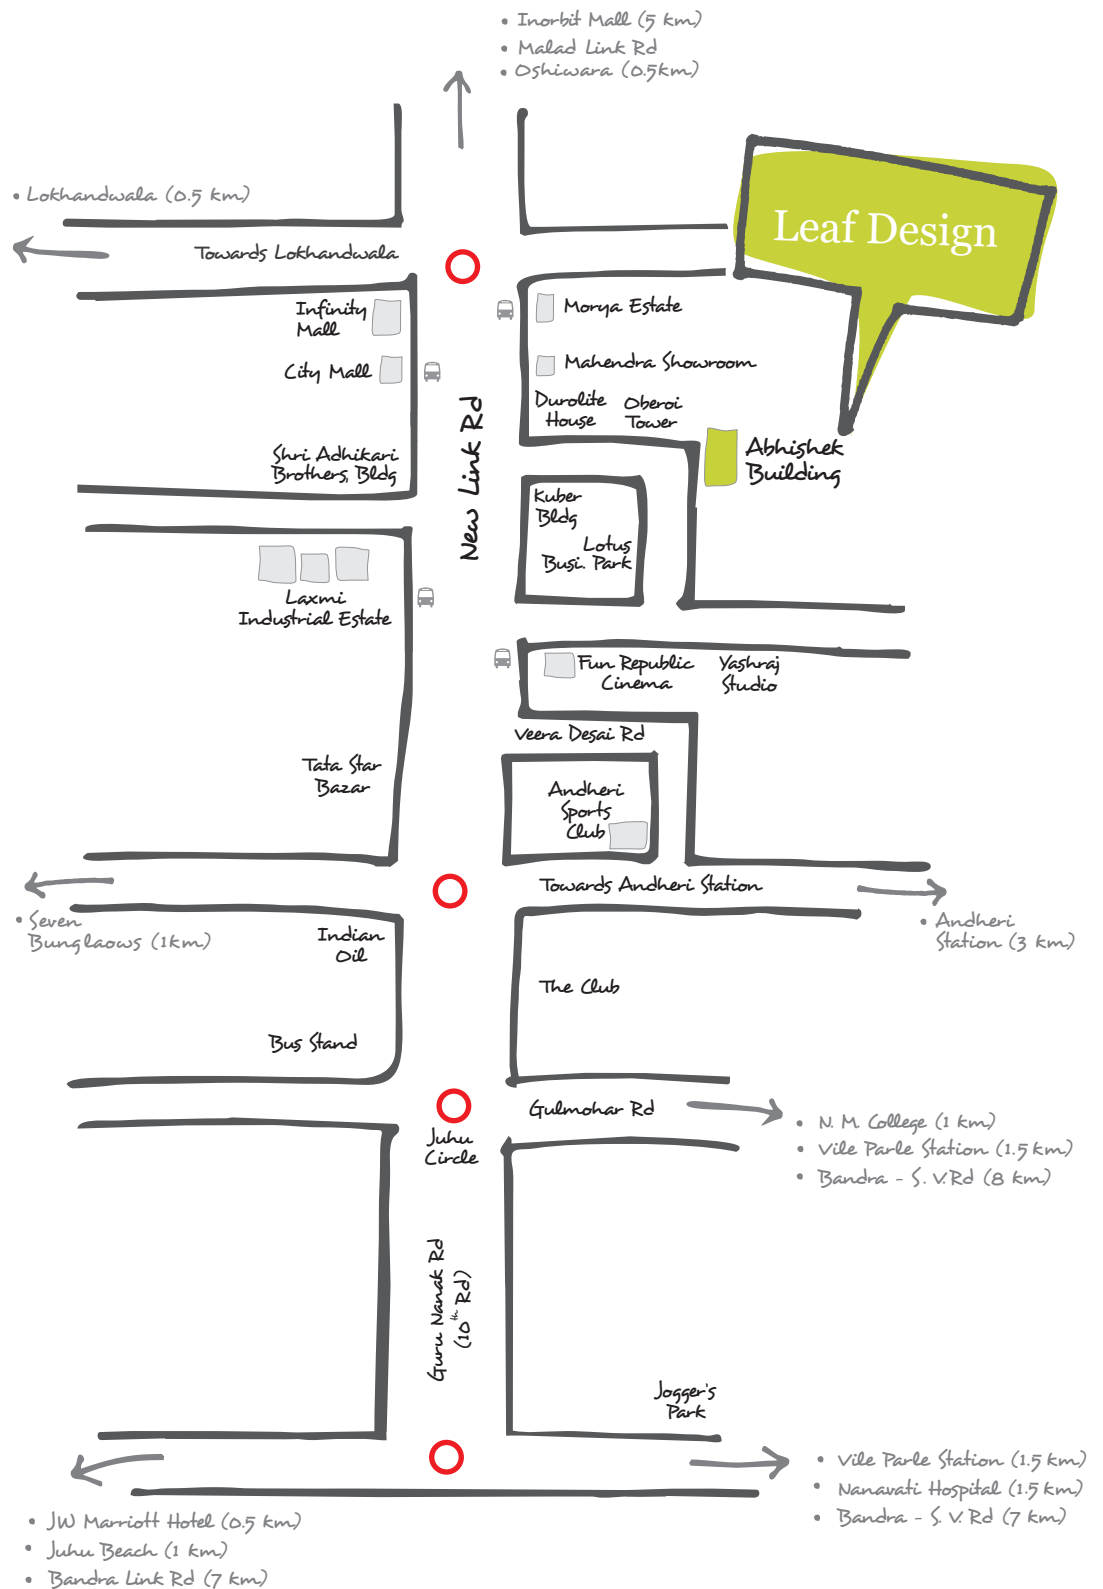

# How to reach us

## If you come from the airport:

- Come on to the western express highway from the Domestic or International Airport
- From the highway, take a road connecting from Andheri East to West; first right if you are coming from Sakinaka/Marol/MIDC or right turn under the Andheri flyover if you are coming from Domestic or International Airport via Biscuit factory. Do not go over the Andheri flyover on highway.
- Take an immediate right turn from the bridge and come to SV Road
- Keep driving straight, pass **Andheri West Station** on your right
- Take a left and drive up to Andheri Sports Complex. It will be on your right. Keep driving straight.
- Take a right turn from Indian Oil circle and come to New Link road
- Take a U-turn and come to the right side of the road (near Mahendra Showroom)
- Take a left and get in the lane (between Durolite House & Kuber Building)
- Come straight in and you will find Abhishek Bldg at end of the lane (diagonally opposite to Lotus Business Park)
- We are on the 4th floor

## If you come from Andheri (West) station:

- You can board Bus no. 253, 259, 249, 268
- Get off at Laxmi Industrial Estate
- Cross over to Kuber Building
- Get in the lane, between Durolite House & Kuber Building
- Come straight in and end of the lane is Abhishek Bldg (diagonally opposite to Lotus Business Park)
- We are on the 4th floor